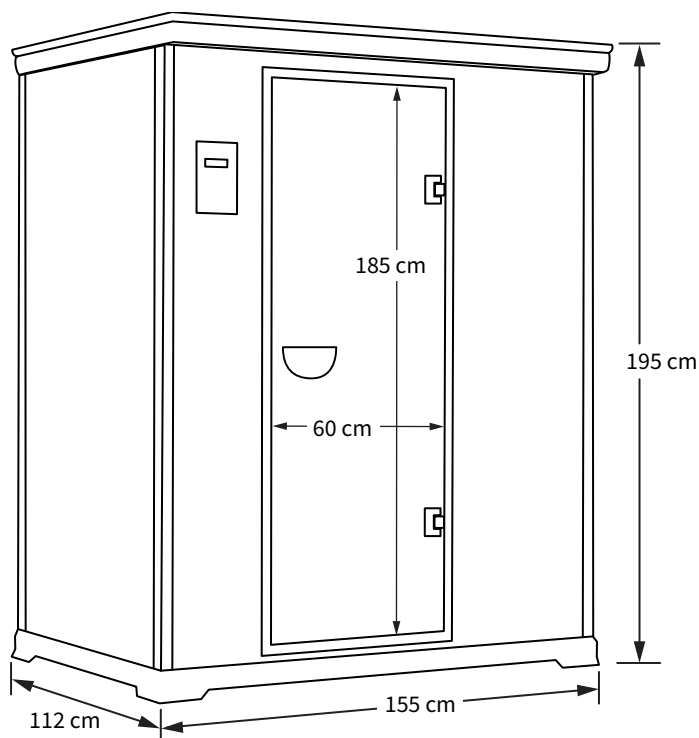

SPECIFICATIONS

Construction

Eco Certified Grade "A" clear
Hypoallergenic Nordic Spruce
6 mm safety glass
Weight: 193 kg

Exterior

Width: 155 cm
Depth: 112 cm
Height: 195 cm

Interior

Width: 145 cm
Depth: 100 cm
Height: 183 cm
Bench: 142 cm x 51 cm

Far Infrared Heaters

True Wave™ Carbon & Ceramic
Low EMF/ELF Heaters
Power: 230 V / 1,850W / 8A

Full Lifetime Warranty

Comes with standard
chromotherapy,
upgrade possible.