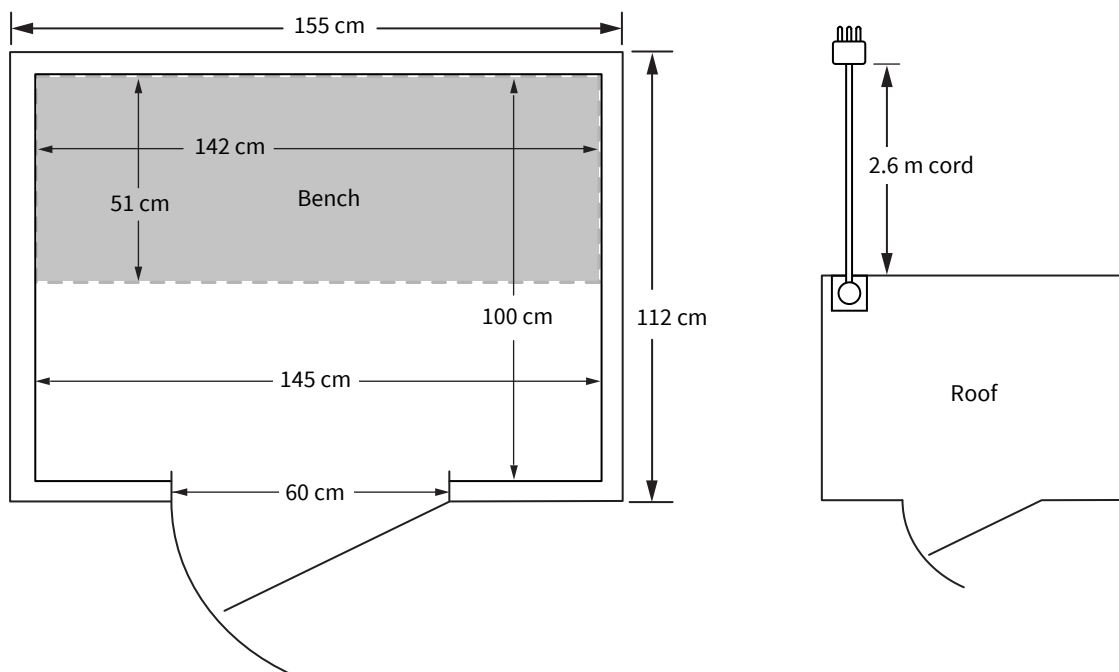

SPECIFICATIONS

Construction

Eco Certified Grade "A" clear
Hypoallergenic Nordic Spruce
6 mm safety glass
Weight: 193 kg

Exterior

Width: 155 cm
Depth: 112 cm
Height: 195 cm

Interior

Width: 145 cm
Depth: 100 cm
Height: 183 cm
Bench: 142 cm x 51 cm

Far Infrared Heaters

True Wave™ Carbon & Ceramic
Low EMF/ELF Heaters
Power: 230 V / 1,850W / 8A

Full Lifetime Warranty

Comes with standard
chromotherapy,
upgrade possible.